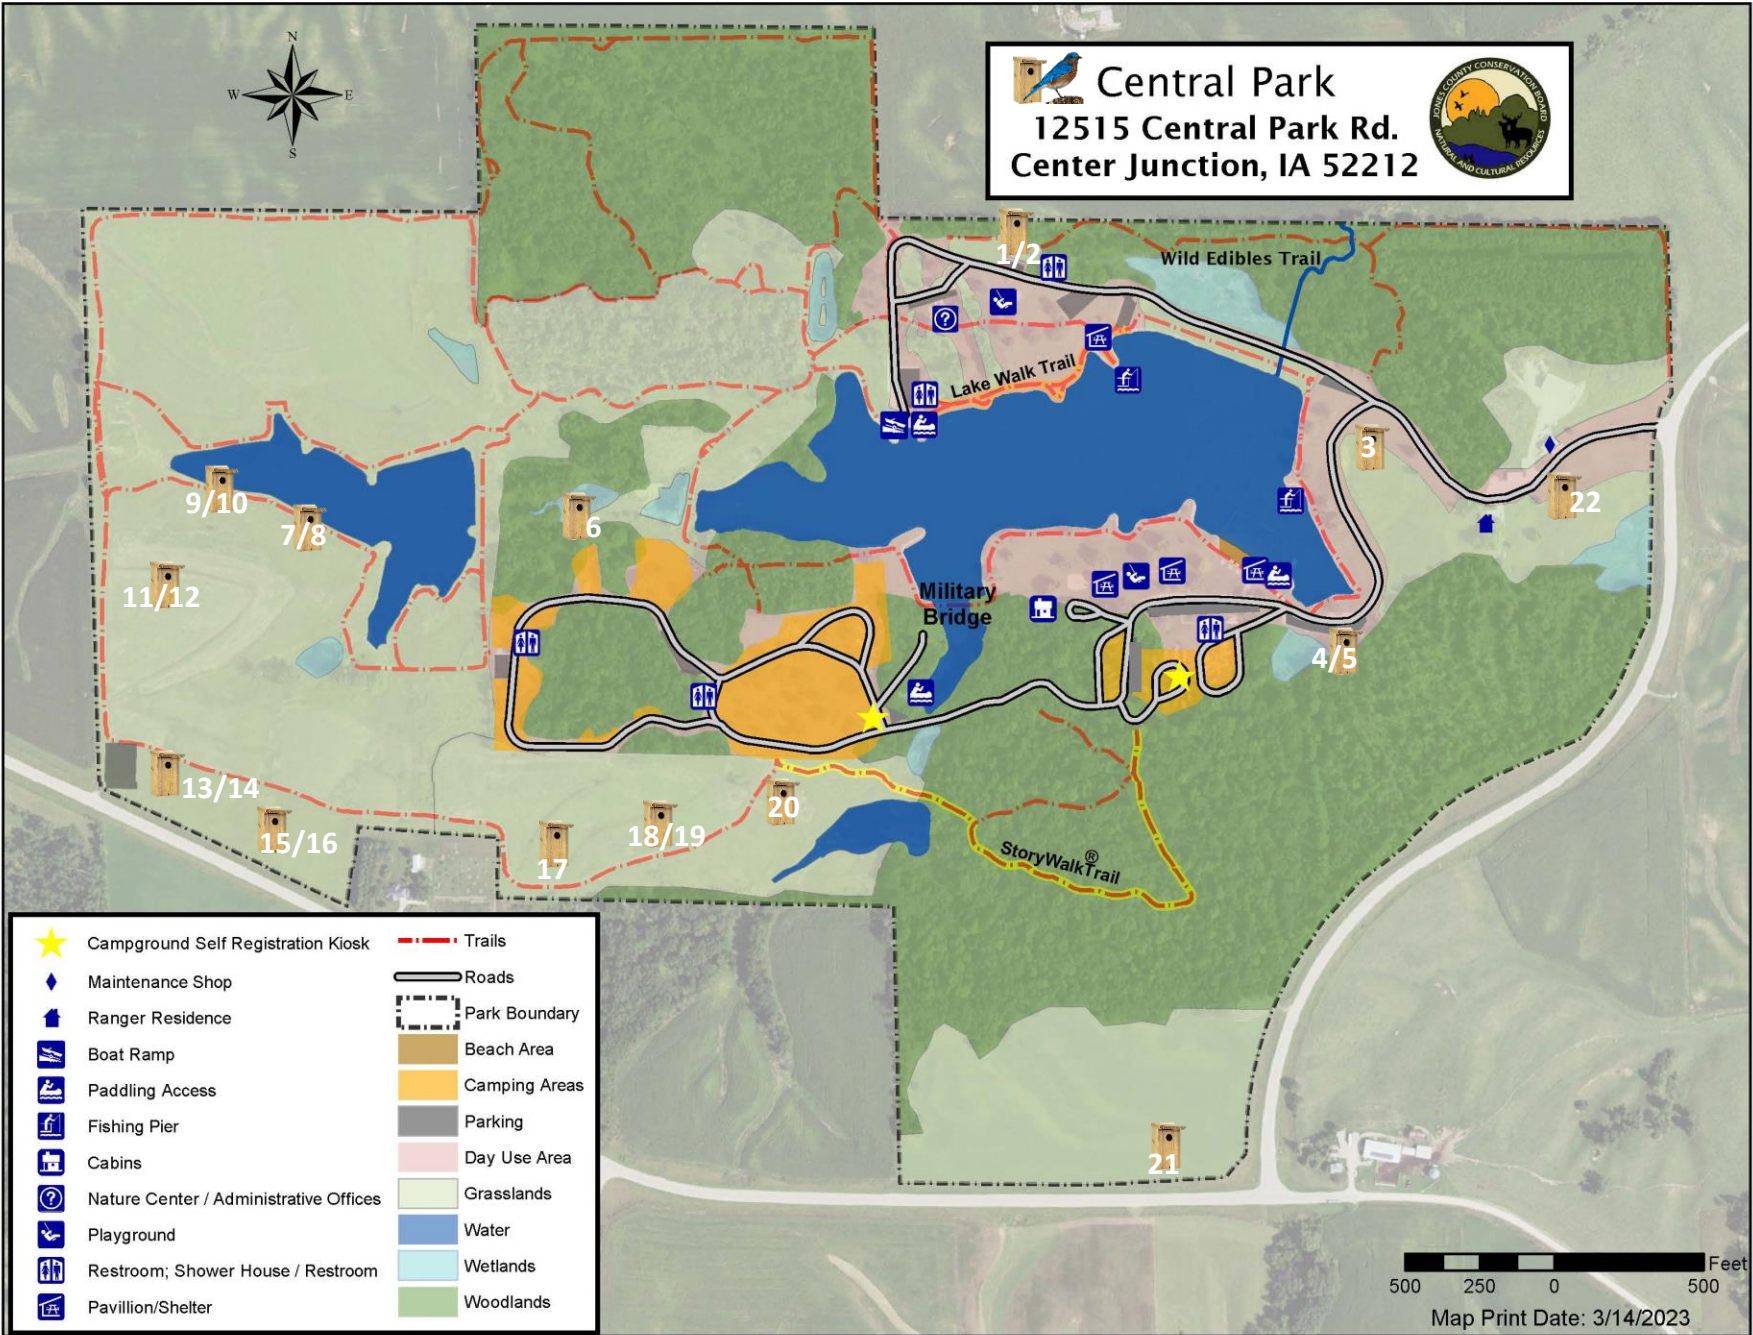

# Central Park Small Bird House Map Updated 2024

 **Central Park**  
 12515 Central Park Rd.  
 Center Junction, IA 52212

- |   |  |   |               |
|---|--|---|---------------|
|  | Campground Self Registration Kiosk     |  | Trails        |
|  | Maintenance Shop                       |  | Roads         |
|  | Ranger Residence                       |  | Park Boundary |
|  | Boat Ramp                              |  | Beach Area    |
|  | Paddling Access                        |  | Camping Areas |
|  | Fishing Pier                           |  | Parking       |
|  | Cabins                                 |  | Day Use Area  |
|  | Nature Center / Administrative Offices |  | Grasslands    |
|  | Playground                             |  | Water         |
|  | Restroom; Shower House / Restroom      |  | Wetlands      |
|  | Pavillion/Shelter                      |  | Woodlands     |

Map Print Date: 3/14/2023